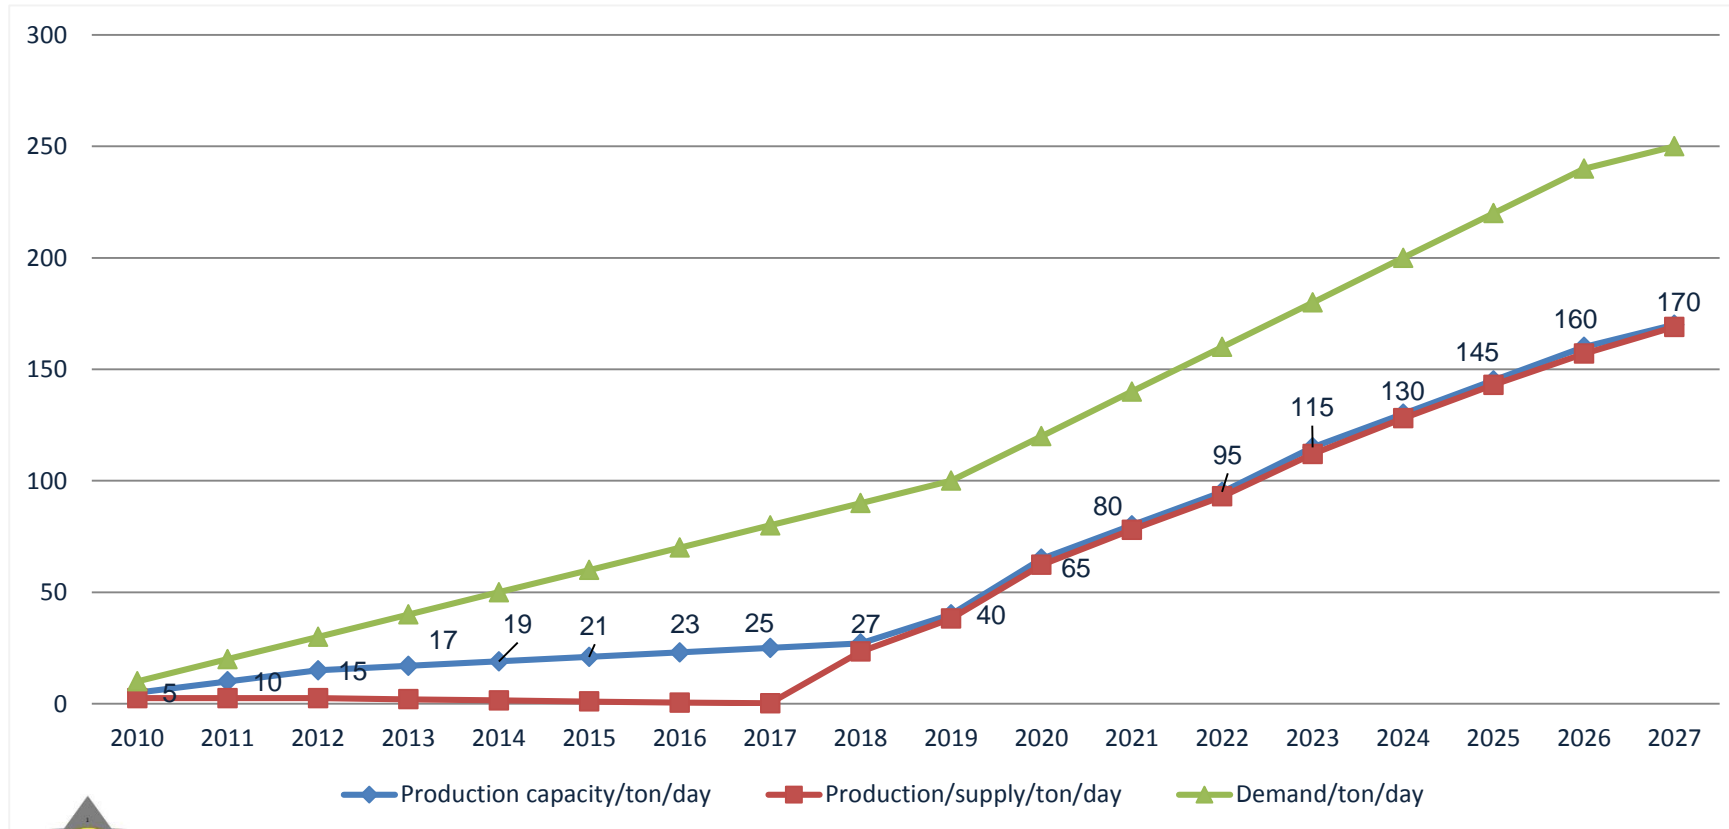

My vision on the business finance in the next three years...

- The graph below indicates that the project will deliver profit from 1st quarter.

I am raising funding...

- This investment needs = \$8,000,000 (including factory construction, raw materials and expenses)
- Own fund = \$1,000,000
- Debt/loan = \$7,000,000
- Loan interest = 8.00%/year
- Repayment = 3.00 years = 12 quarters.