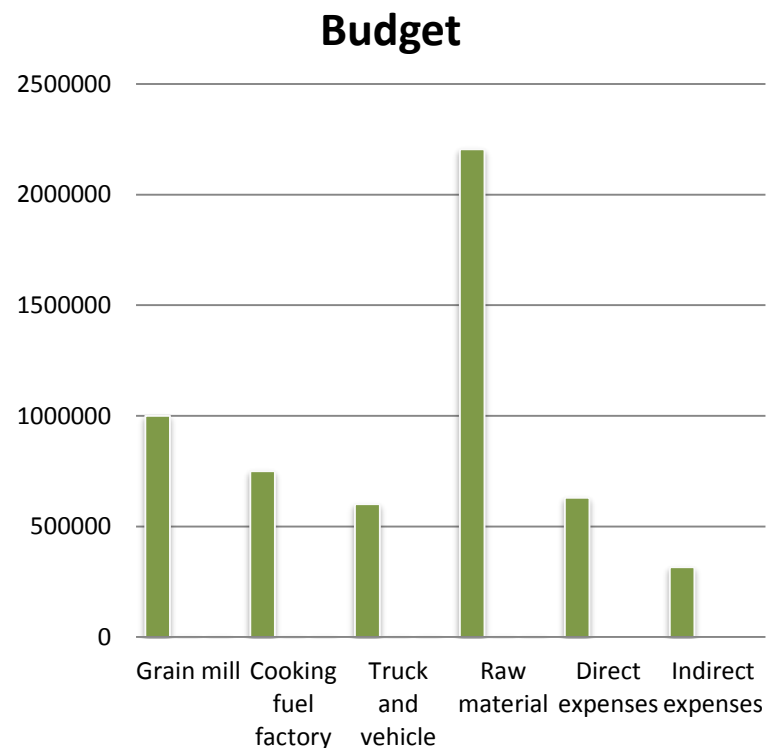

The Company makes charcoals from paddy husks in Vientiane Capital, Laos.

We also make noodle and mill rice.

-
- My Company at present employs 10 people working fulltime. 6 of the employees are women.
 - At present, because of raw material constraint, my company produces only 500 kg/day.
 - Customers now are mainly restaurants. They pick up onsite.
 - I have been in charcoal business because it is basic necessity. In aggregate, it is consumed large quantity everyday and I can make big sale as well as money. It proves right.

My Company plans to...

- Produce 25 tons of bio-charcoal per day in 2018 and continue increasing the production to reach 170 tons by 2027. **Note:** Our charcoal lasts for over **4.00** hours in cooking stove.

My vision on the business finance in the next three years...

- The graph below indicates that the project will deliver profit from 1st quarter.

I am raising funding...

- This investment needs = \$8,000,000 (including factory construction, raw materials and expenses)
- Own fund = \$1,000,000
- Debt/loan = \$7,000,000
- Loan interest = 8.00%/year
- Repayment = 3.00 years = 12 quarters.