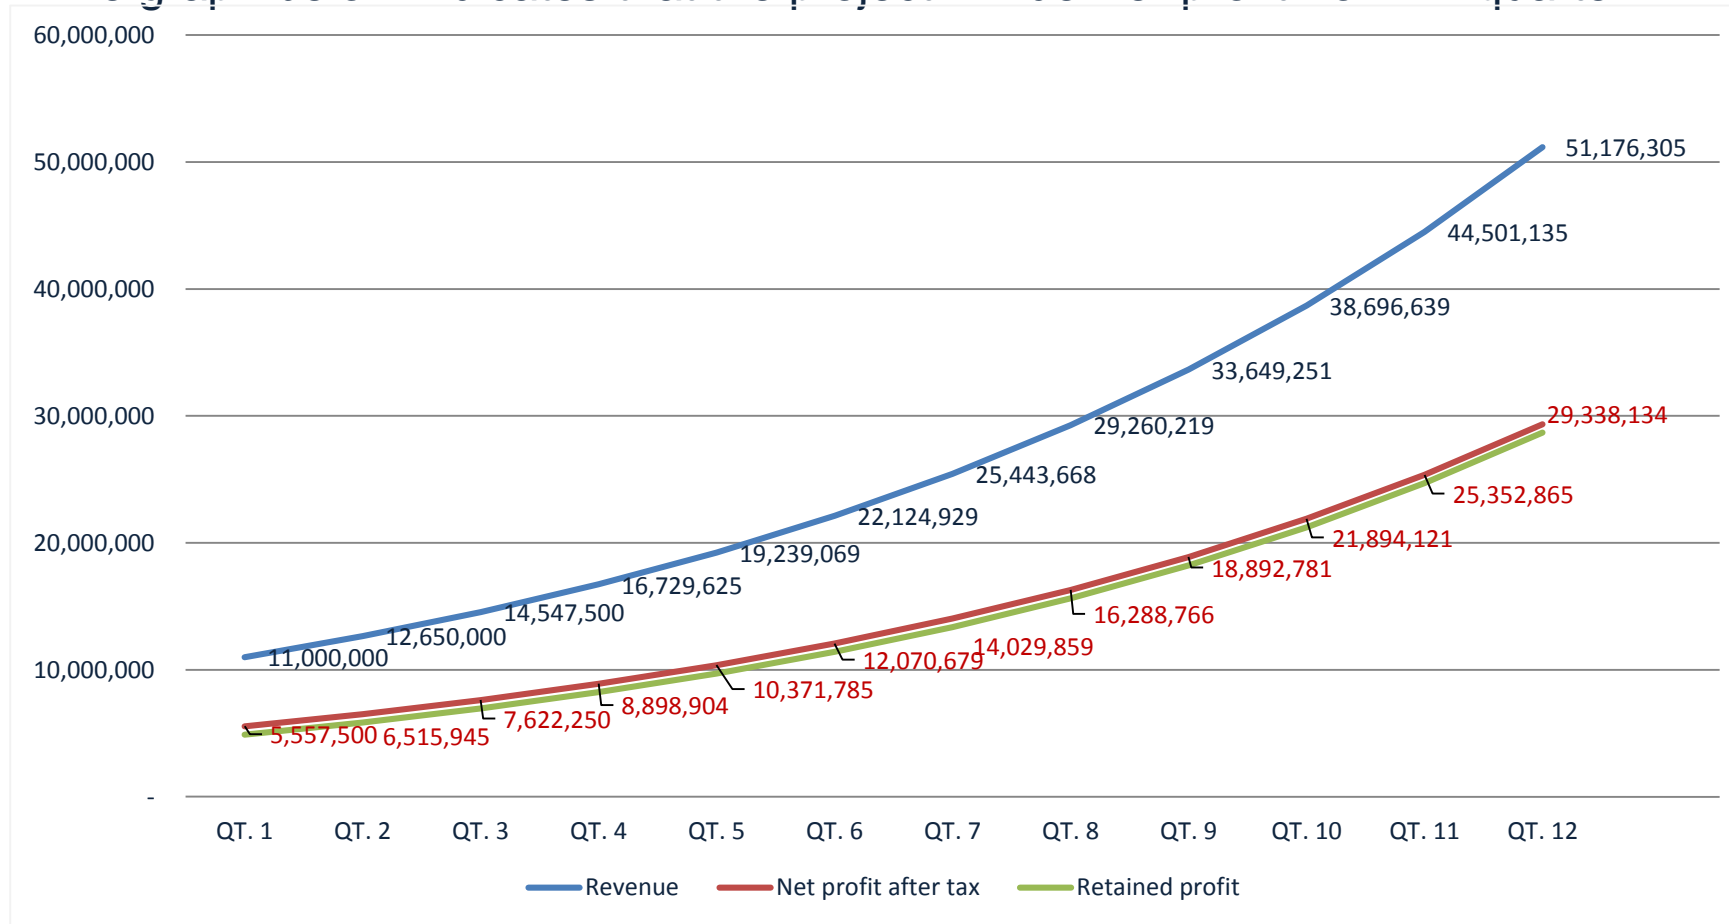

The Company makes charcoals from paddy husks in Vientiane Capital, Laos.

We also make noodle and mill rice.

-
- My Company at present employs 10 people working fulltime. 6 of the employees are women.
 - At present, because of raw material constraint, my company produces only 500 kg/day.
 - Customers now are mainly restaurants. They pick up onsite.
 - I have been in charcoal business because it is basic necessity. In aggregate, it is consumed large quantity everyday and I can make big sale as well as money. It proves right.

My vision on the business finance in the next three years...

- The graph below indicates that the project will deliver profit from 1st quarter.

I am raising funding...

- This investment needs = \$8,000,000 (including factory construction, raw materials and expenses)
- Own fund = \$1,000,000
- Debt/loan = \$7,000,000
- Loan interest = 8.00%/year
- Repayment = 3.00 years = 12 quarters.